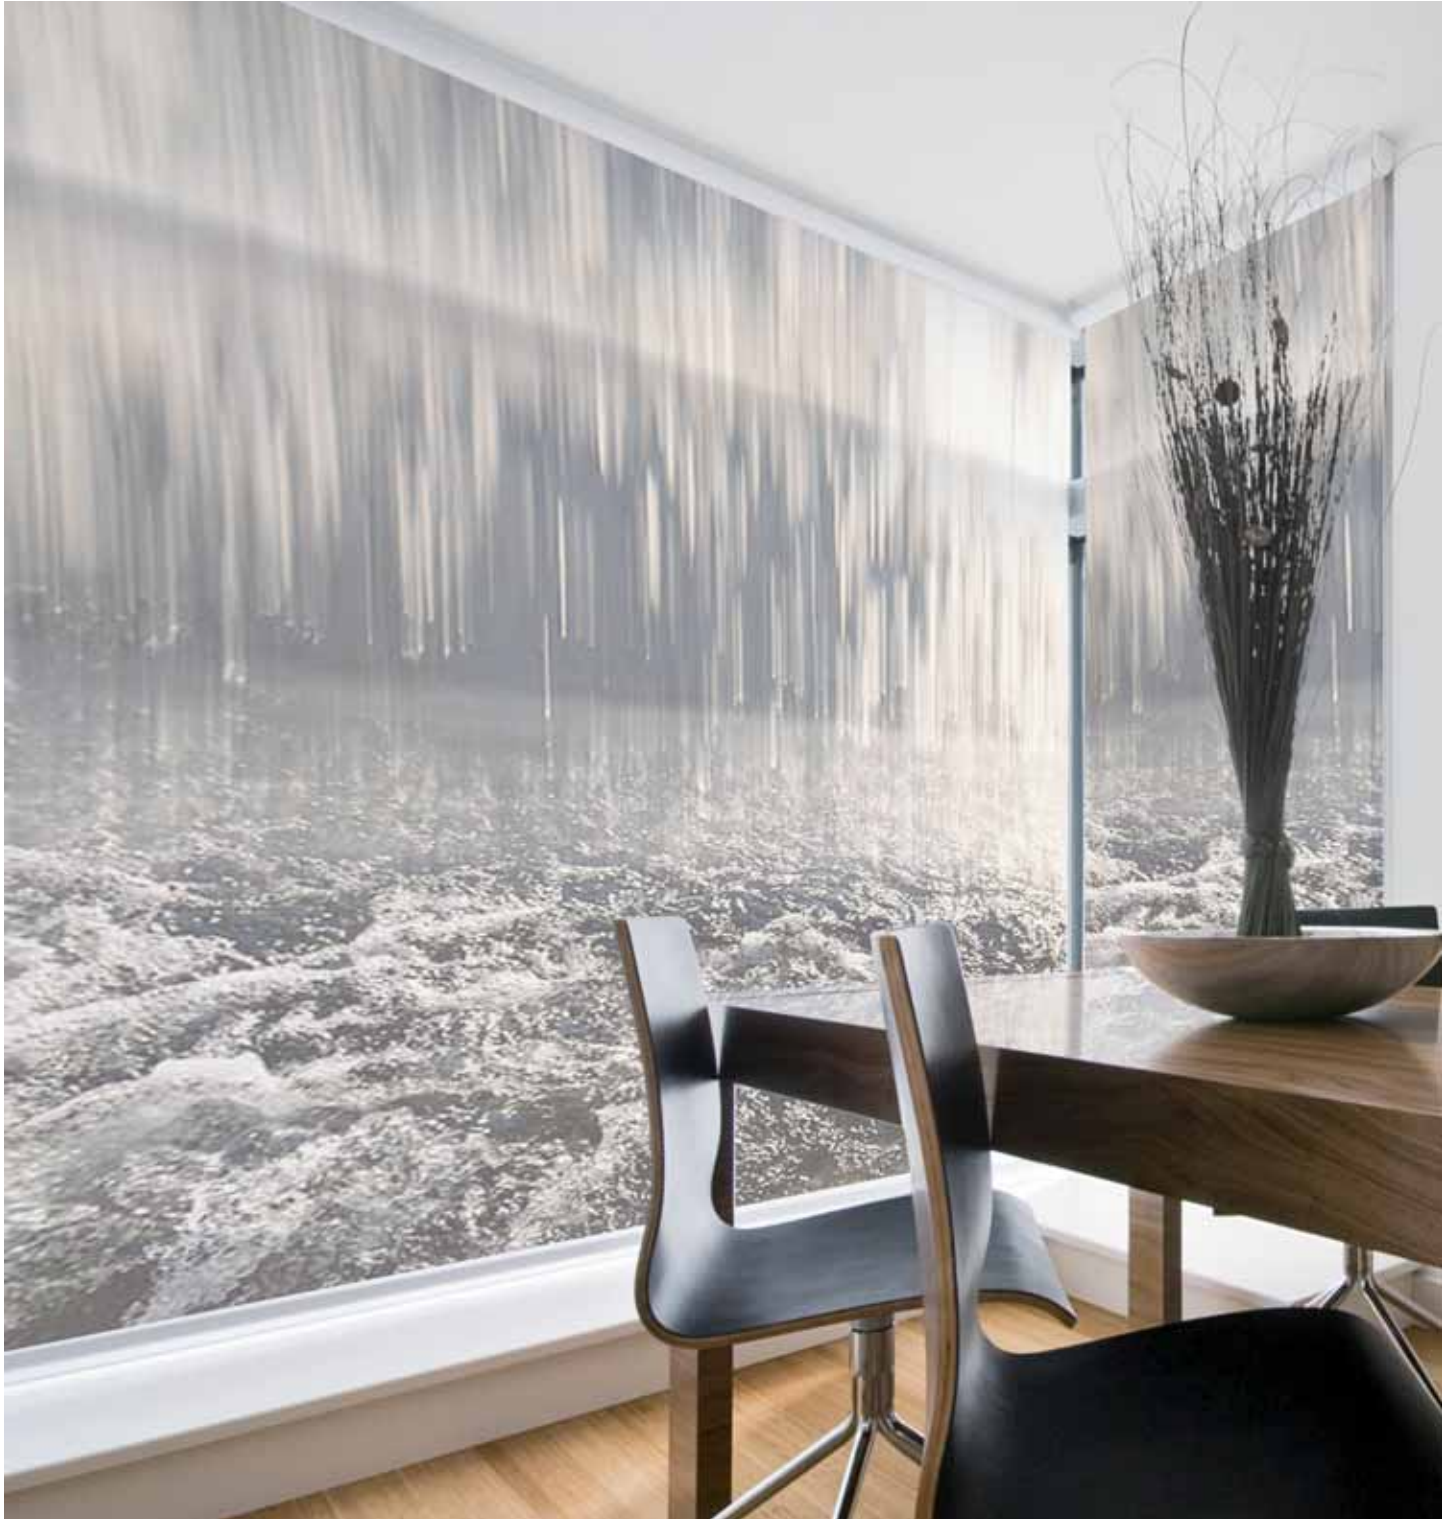

Impresión Digital

Digital Printing Impression Digitale

Personalizamos tu estilo

We customize your style La personnalisation d'un style