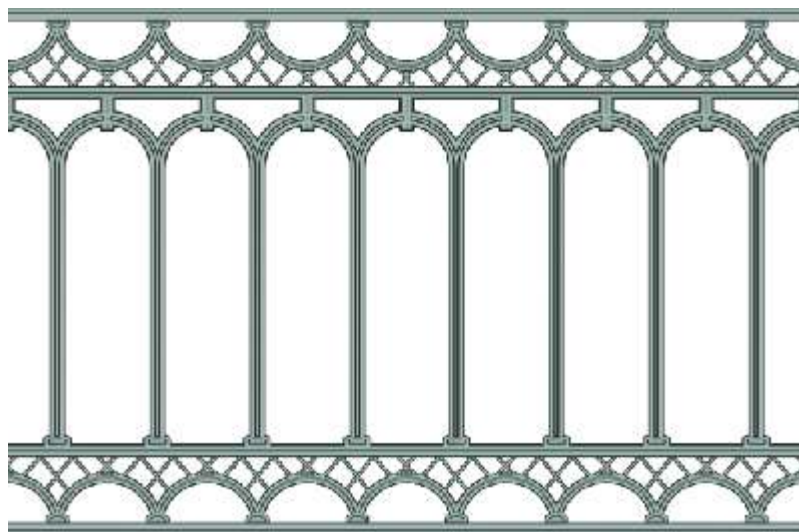

BALCONERAS MODULARES

MAK-27 ATHINA
(650x500mm)